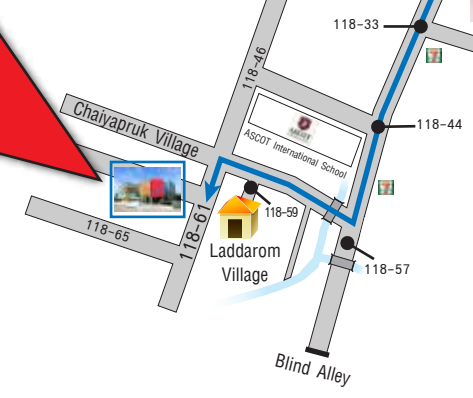

Motorway

Suvarnabhumi Airport

Tubchang Toll Gate

To Bang Pa-In

To Bangna